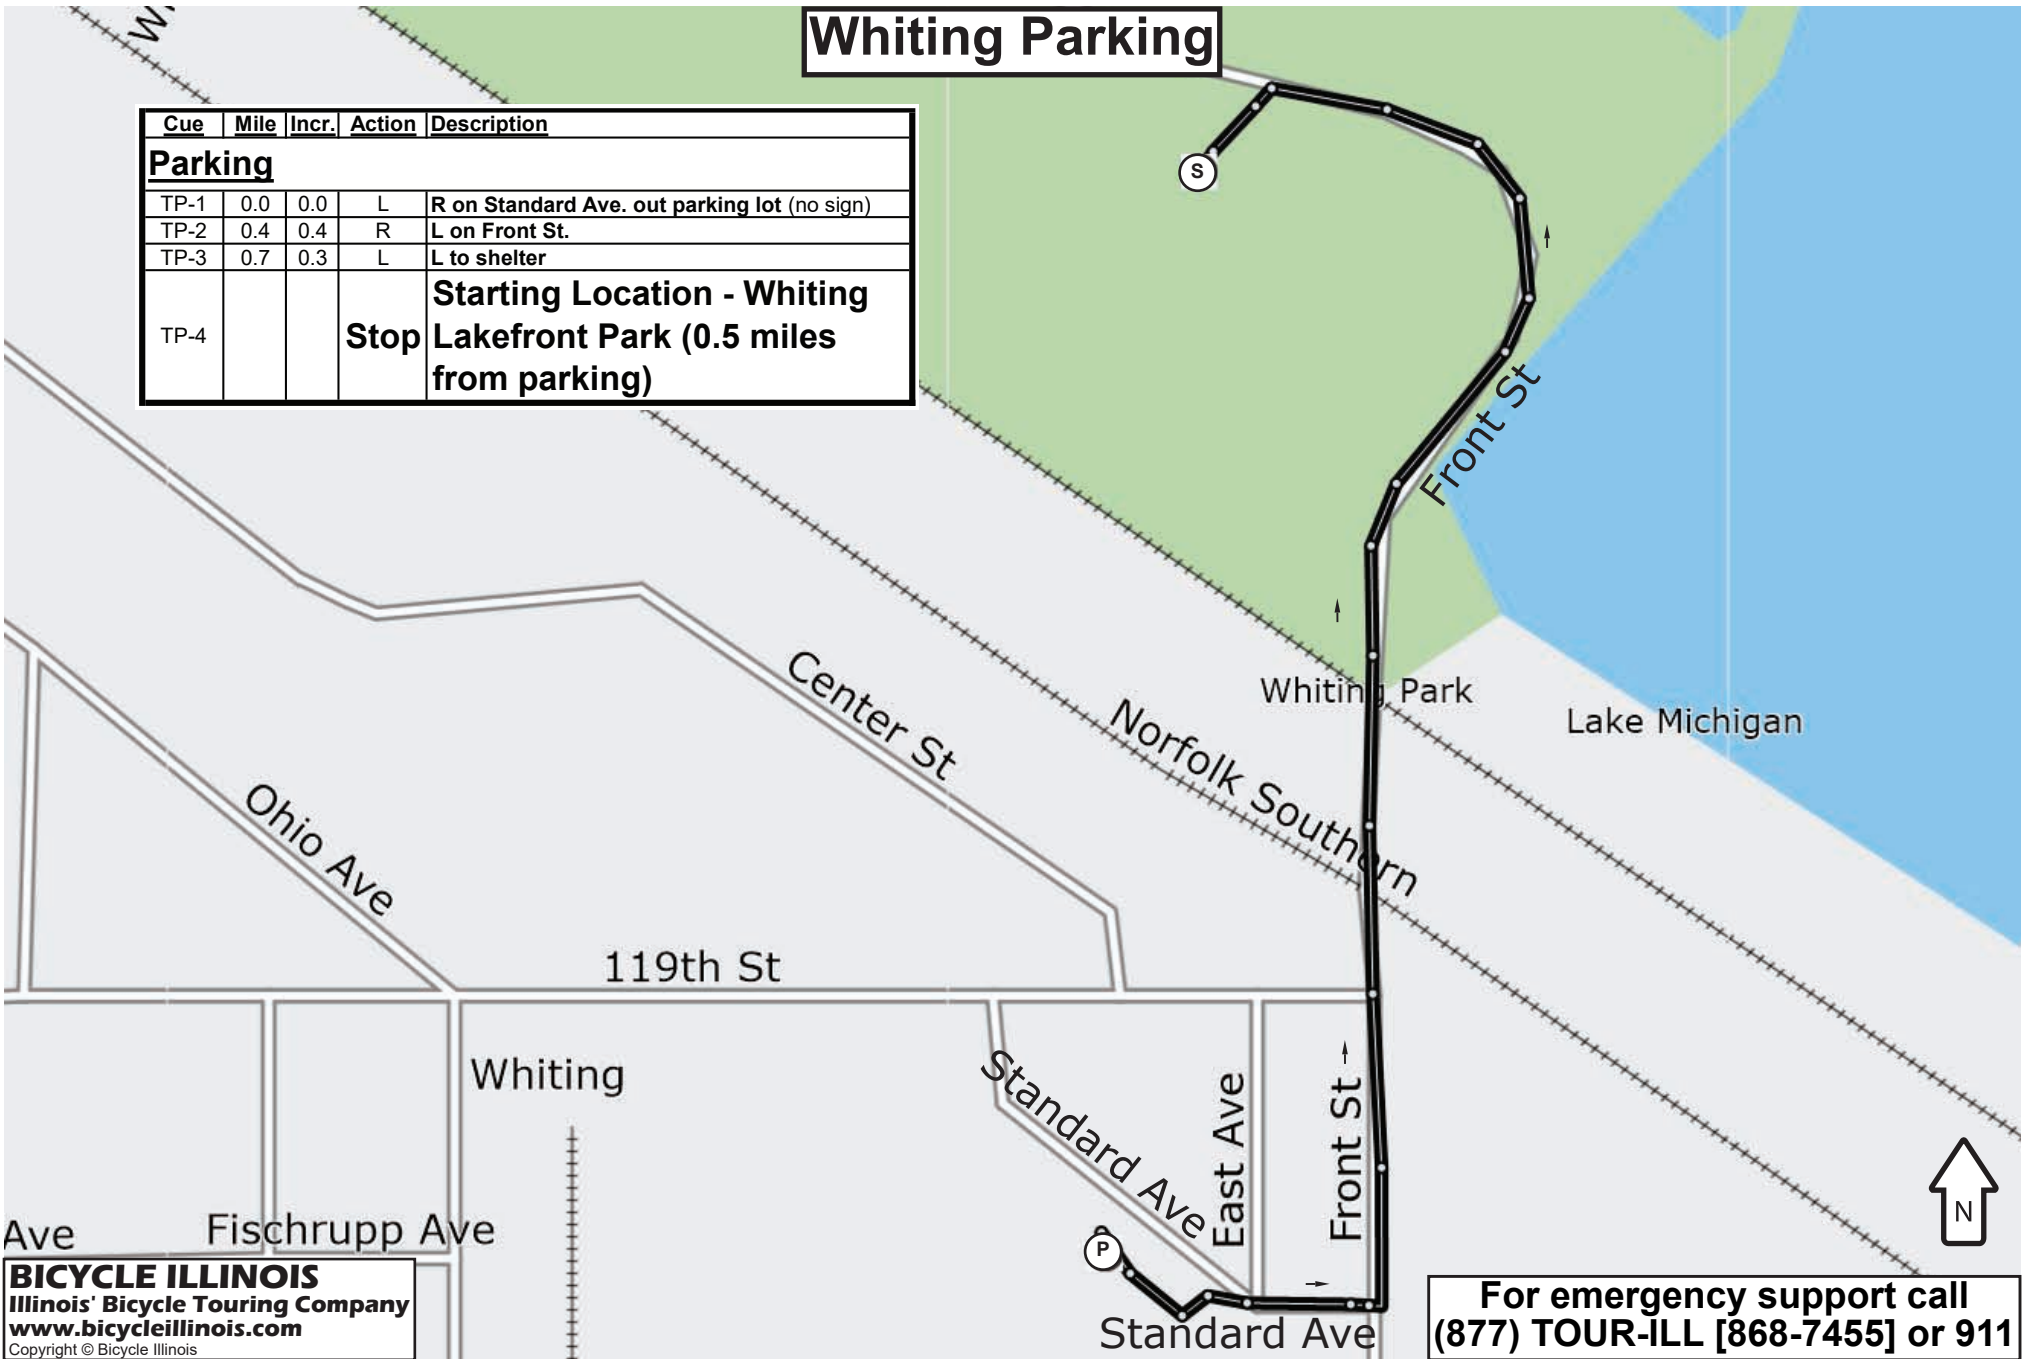

Whiting Parking

Cue	Mile	Incr.	Action	Description
Parking				
TP-1	0.0	0.0	L	R on Standard Ave. out parking lot (no sign)
TP-2	0.4	0.4	R	L on Front St.
TP-3	0.7	0.3	L	L to shelter
TP-4			Stop	Starting Location - Whiting Lakefront Park (0.5 miles from parking)