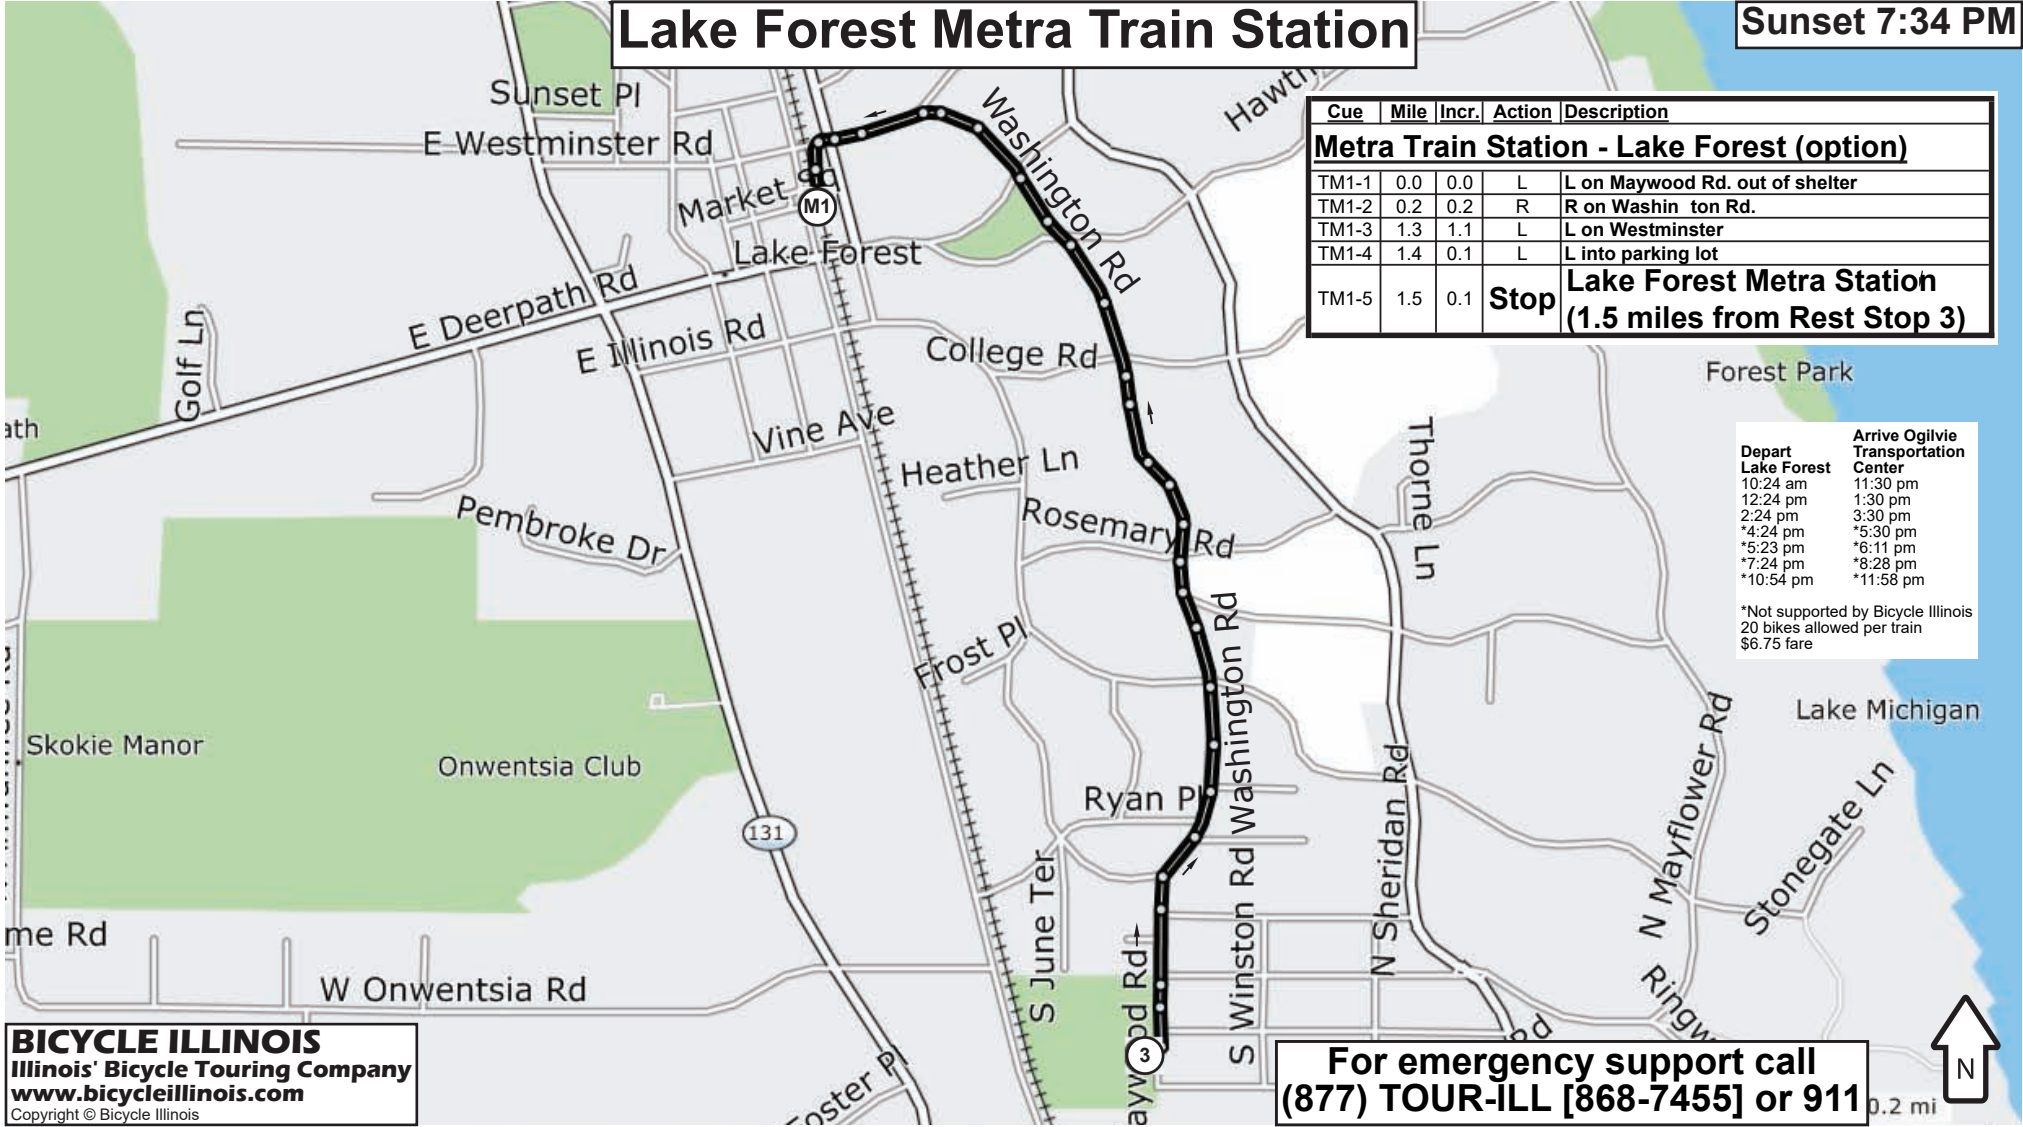

Lake Forest Metra Train Station

Sunset 7:34 PM

Cue	Mile	Incr.	Action	Description
Metra Train Station - Lake Forest (option)				
TM1-1	0.0	0.0	L	L on Maywood Rd. out of shelter
TM1-2	0.2	0.2	R	R on Washington Rd.
TM1-3	1.3	1.1	L	L on Westminster
TM1-4	1.4	0.1	L	L into parking lot
TM1-5	1.5	0.1	Stop	Lake Forest Metra Station (1.5 miles from Rest Stop 3)

Depart Lake Forest	Arrive Ogilvie Transportation Center
10:24 am	11:30 pm
12:24 pm	1:30 pm
2:24 pm	3:30 pm
*4:24 pm	*5:30 pm
*6:23 pm	*8:11 pm
*7:24 pm	*8:28 pm
*10:54 pm	*11:58 pm

*Not supported by Bicycle Illinois
20 bikes allowed per train
\$6.75 fare

BICYCLE ILLINOIS
Illinois' Bicycle Touring Company
www.bicycleillinois.com
Copyright © Bicycle Illinois

**For emergency support call
(877) TOUR-ILL [868-7455] or 911**

STAFF CELL PHONES: Rob Layton (312) 342-5514 | Wil Kelley (414) 405-3229 | Ken Hickey (312) 720-2359