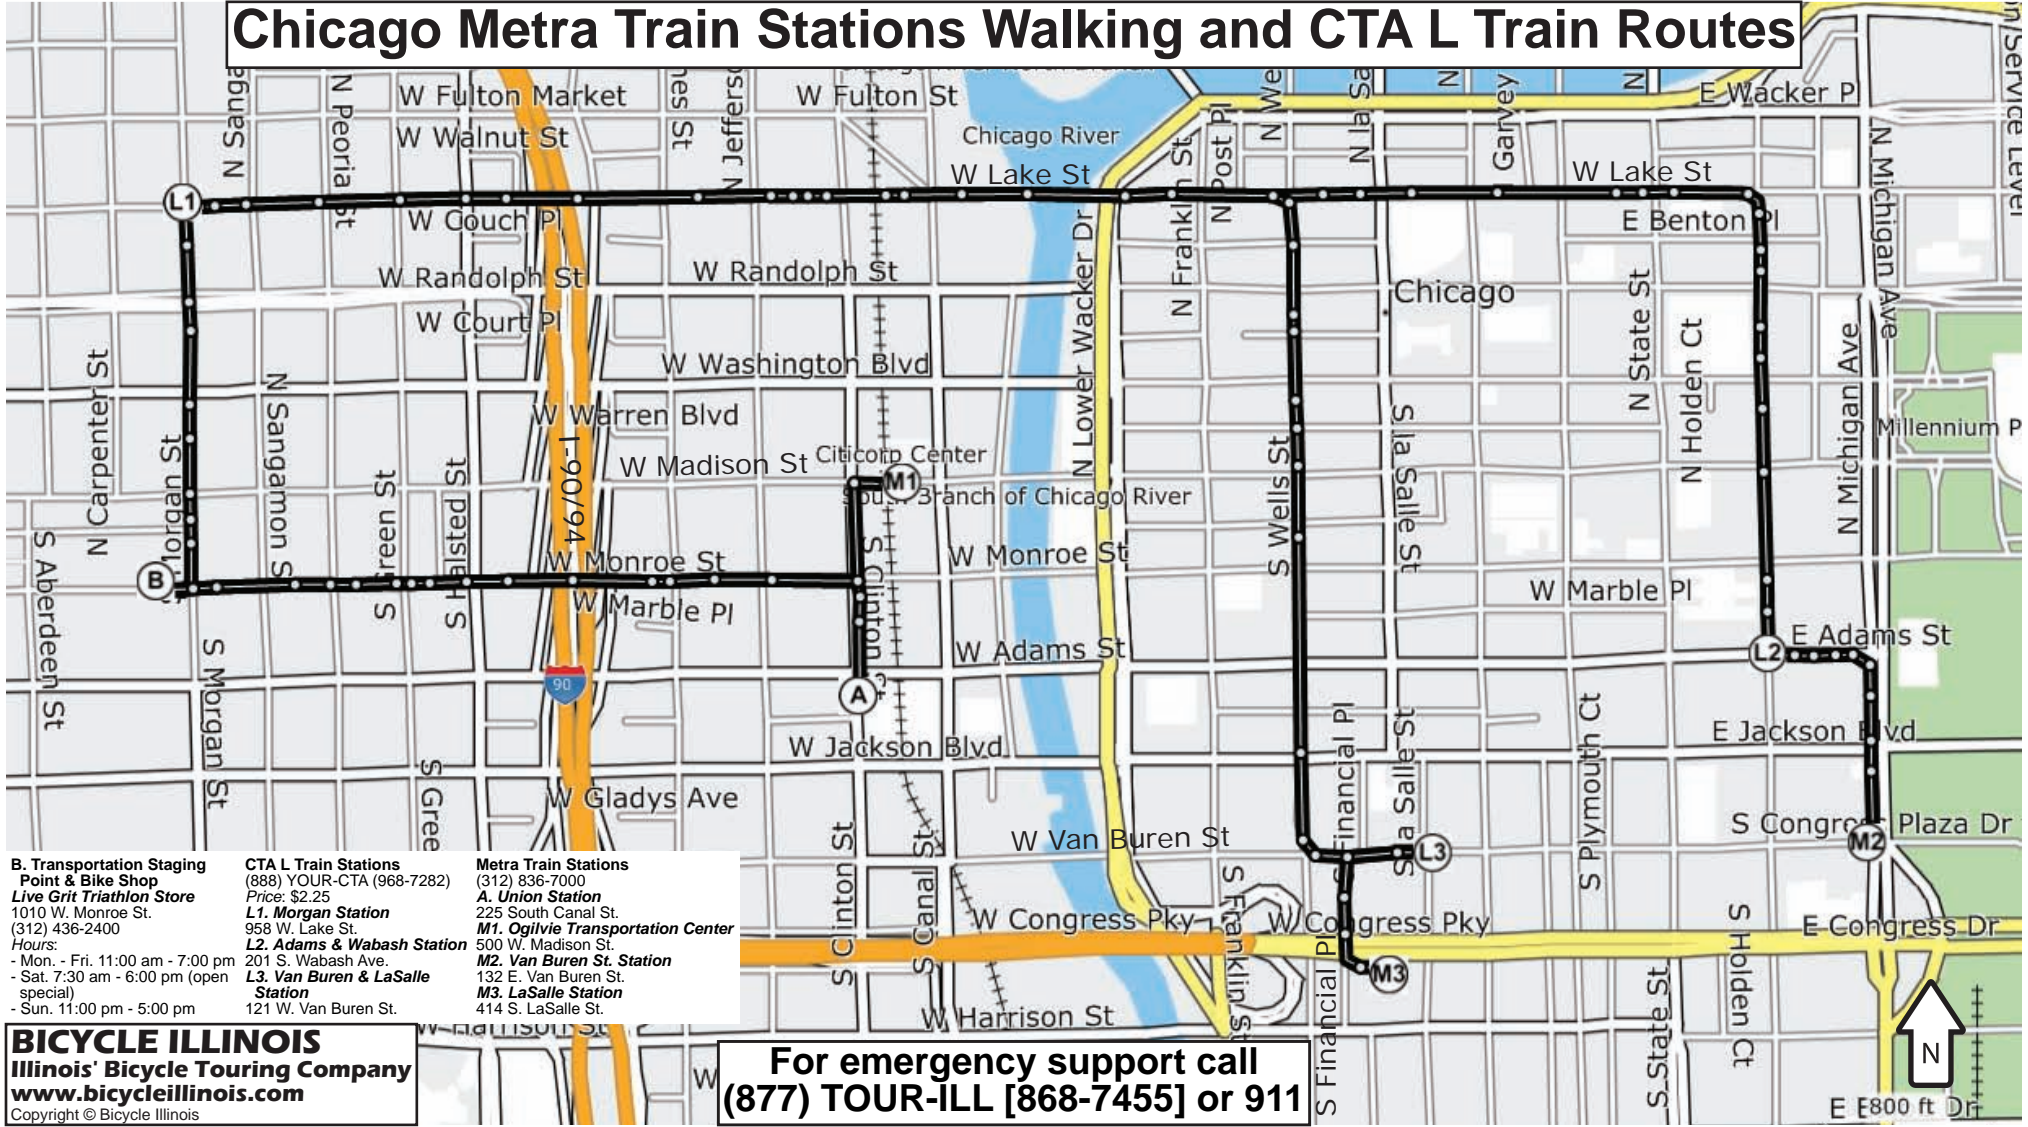

Chicago Metra Train Stations Walking and CTA L Train Routes

B. Transportation Staging Point & Bike Shop Live Grit Triathlon Store 1010 W. Monroe St. (312) 436-2400 Hours: - Mon. - Fri. 11:00 am - 7:00 pm - Sat. 7:30 am - 6:00 pm (open special) - Sun. 11:00 pm - 5:00 pm	CTA L Train Stations (888) YOUR-CTA (968-7282) Price: $2.25 L1. Morgan Station 958 W. Lake St. L2. Adams & Wabash Station 201 S. Wabash Ave. L3. Van Buren & LaSalle Station 121 W. Van Buren St.	Metra Train Stations (312) 836-7000 A. Union Station 225 South Canal St. M1. Ogilvie Transportation Center 500 W. Madison St. M2. Van Buren St. Station 132 E. Van Buren St. M3. LaSalle Station 414 S. LaSalle St.

BICYCLE ILLINOIS
Illinois' Bicycle Touring Company
www.bicycleillinois.com
Copyright © Bicycle Illinois

**For emergency support call
(877) TOUR-ILL [868-7455] or 911**

STAFF CELL PHONES: Rob Layton (312) 342-5514 | Ryan Bybee (309) 678-7937 | **RIDE INFORMATION AND UPDATES:** (206) 339-3766